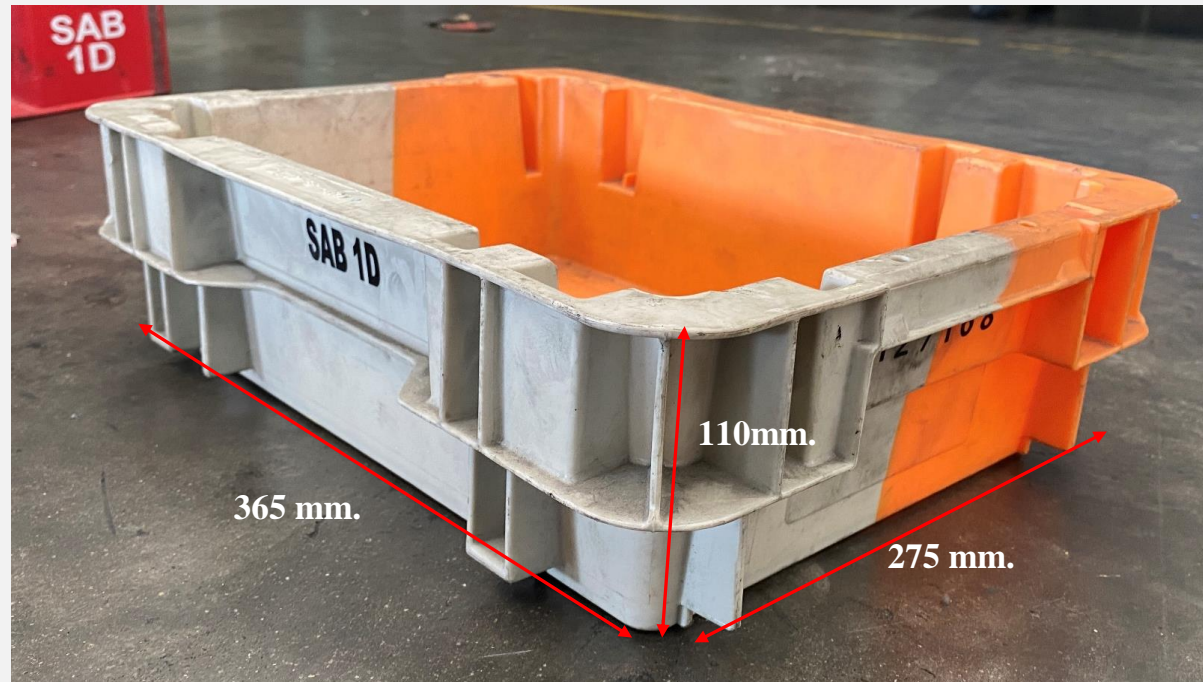

IPACK

IQP-20-173 rev.00

Customer

Part Model

SAB

L02D (KD)

Part Name

SB000

เอกสารการตรวจสอบงาน SB000

รายละเอียดชิ้นงาน

จำนวน 1 กล่อง

Remark :

- กล่องSABสีเทาส้มใบเล็ก

ISSUED DATE

WRITEN

CHECKED

APPROVED

10-Apr-20

ORAPAN

THANAPHON

PONGTHORN